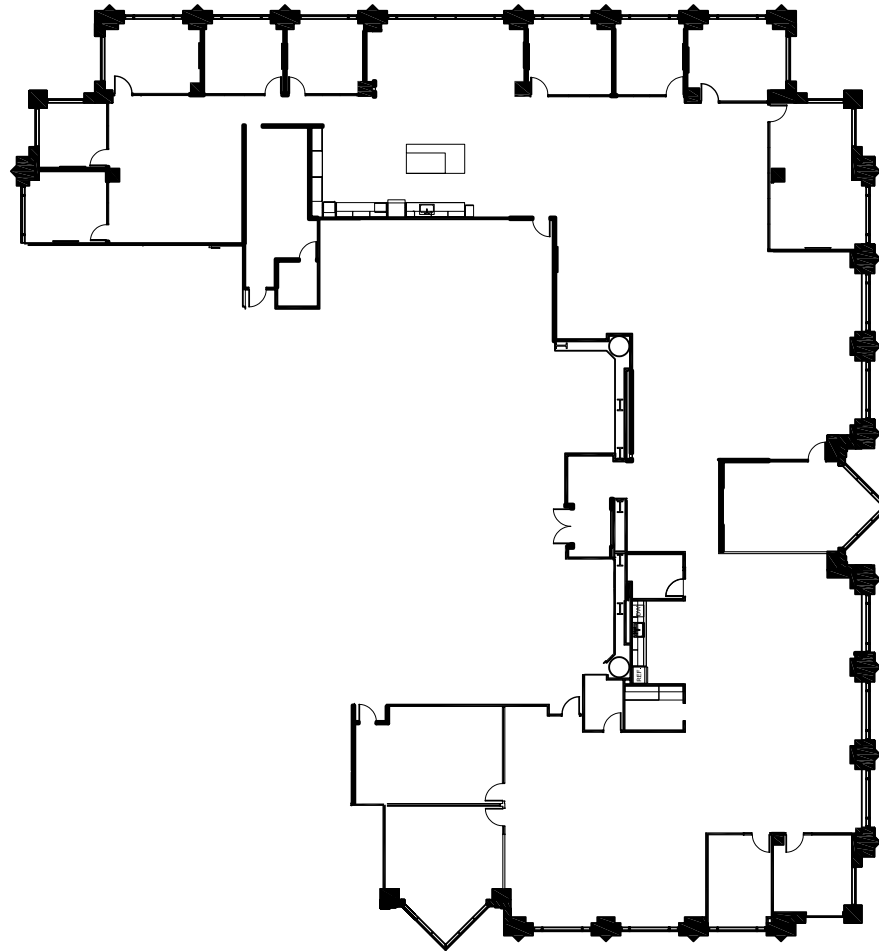

100 First

100 First Street, San Francisco CA, 94105
Floor 3, Suite 300

±16,297 RSF

Available January 1, 2024

Ken Churich
415.291.1728
ken.churich@cbre.com
lic. 00887925

Madison Dutra
415.772.0380
madison.dutra@cbre.com
lic. 02041936