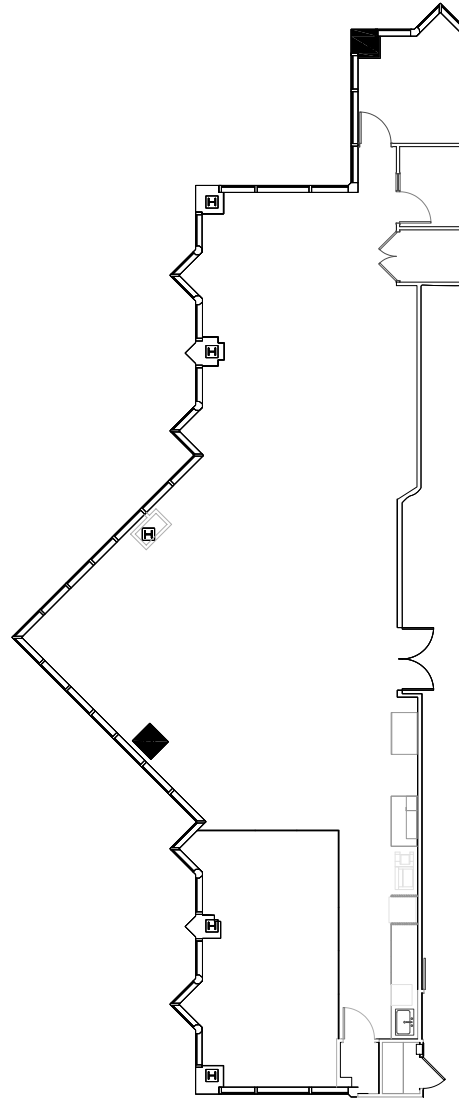

100 First

100 First Street, San Francisco CA, 94105
Floor 22, Suite 2250

±3,329 RSF
Available Now

360 TAKE VIRTUAL
TOUR

SALESFORCE PARK

NORTH

Ken Church
415.291.1728
ken.church@cbre.com
lic. 00887925

Madison Dutra
415.772.0380
madison.dutra@cbre.com
lic. 02041936