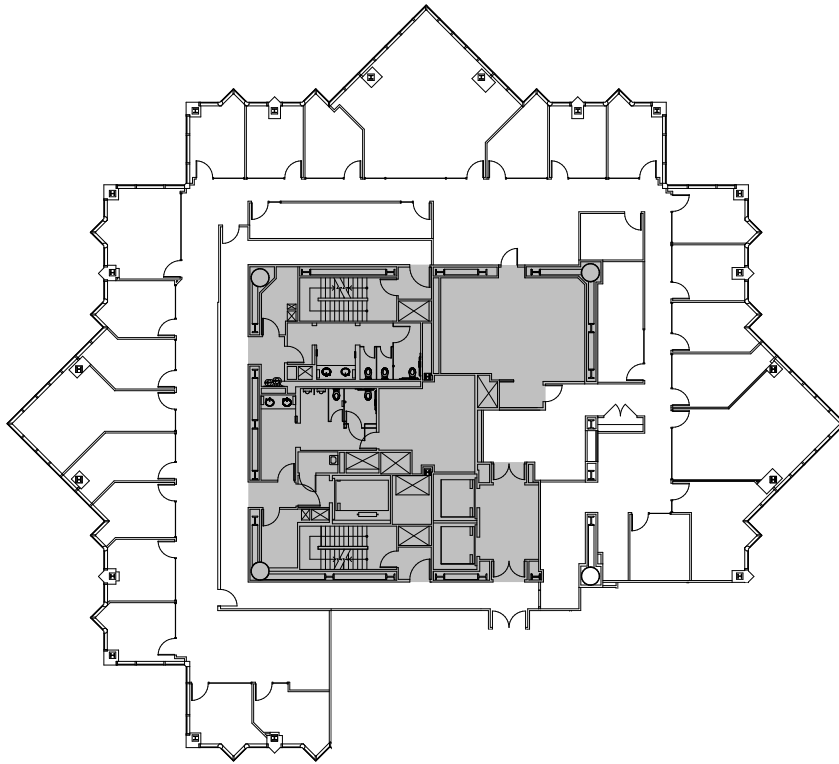

Suite 2300

~11,486 RSF

FANTASTIC VIEWS AND NATURAL LIGHT

- Suite 2300: ~ 11,486 RSF
- Available October 2025
- Ready for TI's